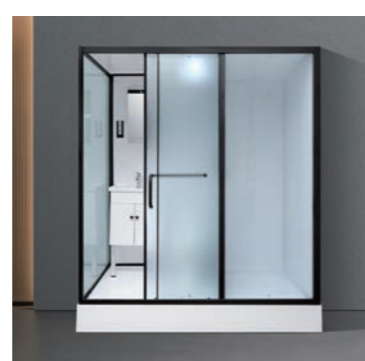

Model No.	Size(cm)
MZ-1219-G-BL	120×190×215
Glass thickness	Size(')
5mm	47×74×84